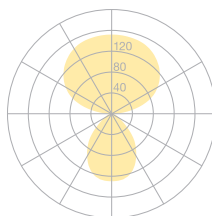

η=80.06% CD/1000lm

www.belux.com/disk