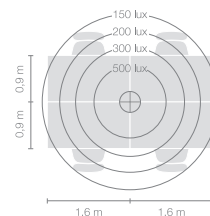

η=80.06% CD/1000lm

www.belux.com/disk