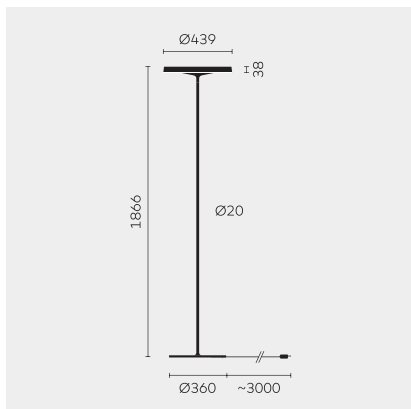

# belux disk

Type/Order No	DIS10-15-00
Lamp type/assembly	Standing light
Colour	Chrome
Light source	1x T5 FC (FC) 55W; 2Gx13 + 1x T5 FC (FC) 60W; 2Gx13
Operating mode	On/Off
Operation	Cable integrated
Ballast (number)	Electronic ballast on/off (2)
Lamp head	Aluminium die-cast
Diffuser	PMMA lens
Tube	Steel, chrome-plated
Base	Round base, steel, black, powder-coated
Power cable	Transparent, 3x0.75mm <sup>2</sup> , L 3000 mm
Mains plug	Schuko plug type E+F
Light distribution	Direct (26.8%) / indirect (73.2%)
Power consumption	115 W
Luminaire efficacy	80.06%
Mains voltage	220-240V, 50/60Hz
Stand-by consumption	0W
Safety class	I
Protection type	IP 20
Packaging units	2 (480 x 480 x 140 mm + 1920 x 100 x 100 mm)
Weight	12.7 kg
Guarantee	36 months