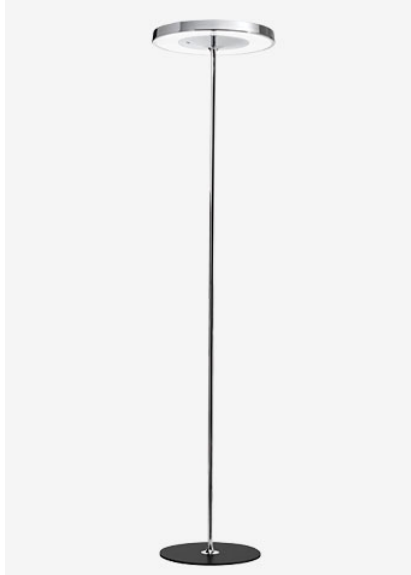

# belux disk

Type/Order No	DIS10-15-00
Lamp type/assembly	Standing light
Colour	Chrome
Light source	1x T5 FC (FC) 55W; 2Gx13 + 1x T5 FC (FC) 60W; 2Gx13
Operating mode	On/Off
Operation	Cable integrated
Ballast (number)	Electronic ballast on/off (2)
Lamp head	Aluminium die-cast
Diffuser	PMMA lens
Tube	Steel, chrome-plated
Base	Round base, steel, black, powder-coated
Power cable	Transparent, 3x0.75mm <sup>2</sup> , L 3000 mm
Mains plug	Schuko plug type E+F
Light distribution	Direct (26.8%) / indirect (73.2%)
Power consumption	115 W
Luminaire efficacy	80.06%
Mains voltage	220-240V, 50/60Hz
Stand-by consumption	0W
Safety class	I
Protection type	IP 20
Packaging units	2 (480 x 480 x 140 mm + 1920 x 100 x 100 mm)
Weight	12.7 kg
Guarantee	36 months