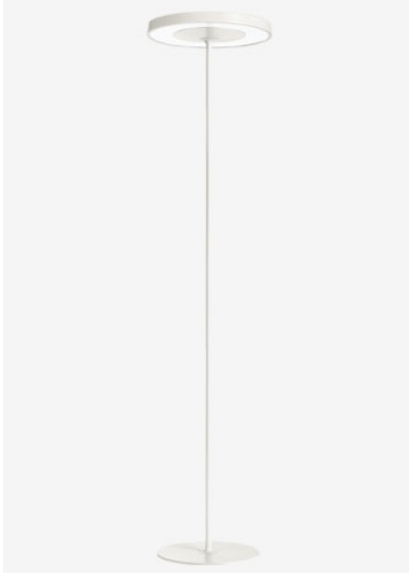

belux disk

Type/Order No	DIS10-16-00
Lamp type/assembly	Standing light
Colour	White
Light source	1x T5 FC (FC) 55W; 2Gx13 + 1x T5 FC (FC) 60W; 2Gx13
Operating mode	On/Off
Operation	Cable integrated
Ballast (number)	Electronic ballast on/off (2)
Lamp head	Aluminium die-cast
Diffuser	PMMA lens
Tube	Steel, white, powder-coated
Base	Round base, steel, white, powder-coated
Power cable	Transparent, 3x0.75mm ² , L 3000 mm
Mains plug	Schuko plug type E+F
Light distribution	Direct (26.8%) / indirect (73.2%)
Power consumption	115 W
Luminaire efficacy	80.06%
Mains voltage	220-240V, 50/60Hz
Stand-by consumption	0W
Safety class	I
Protection type	IP 20
Packaging units	2 (480 x 480 x 140 mm + 1920 x 100 x 100 mm)
Weight	12.7 kg
Guarantee	36 months