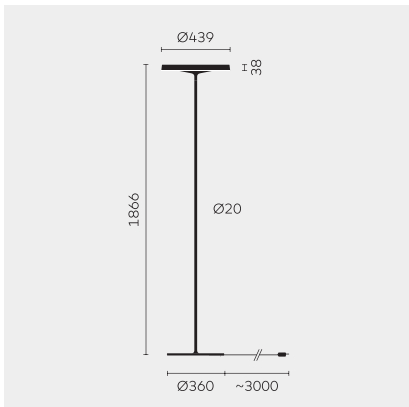

belux disk

Type/Order No	DIS10-16-00
Lamp type/assembly	Standing light
Colour	White
Light source	1x T5 FC (FC) 55W; 2Gx13 + 1x T5 FC (FC) 60W; 2Gx13
Operating mode	On/Off
Operation	Cable integrated
Ballast (number)	Electronic ballast on/off (2)
Lamp head	Aluminium die-cast
Diffuser	PMMA lens
Tube	Steel, white, powder-coated
Base	Round base, steel, white, powder-coated
Power cable	Transparent, 3x0.75mm ² , L 3000 mm
Mains plug	Schuko plug type E+F
Light distribution	Direct (26.8%) / indirect (73.2%)
Power consumption	115 W
Luminaire efficacy	80.06%
Mains voltage	220-240V, 50/60Hz
Stand-by consumption	0W
Safety class	I
Protection type	IP 20
Packaging units	2 (480 x 480 x 140 mm + 1920 x 100 x 100 mm)
Weight	12.7 kg
Guarantee	36 months