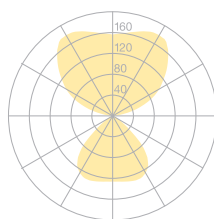

Type/Order No	FLA12-12-TD
Lamp type/assembly	Standing light
Version	With arm (asymmetrical); head 350° pivotal
Light source	4x TC-L (FSDH) 55W; 2G11
Operating mode	Dimmable
Operation	On lamp head
Ballast (number)	Electronic ballast dimmable (2)
Lamp head	Aluminium die-cast, alu-coloured, wet painted
Diffuser	PMMA, prismatic, metallised
Tube	Steel, alu-coloured, wet painted
Base	Steel, black, powder-coated
Power cable	Black, 3x0.75mm², L 5000 mm
Mains plug	Schuko plug type E+F
Light distribution	Direct (31.5%) / indirect (68.5%)
Power consumption	220 W
Luminaire efficacy	81.5%
Mains voltage	230V/50Hz
Stand-by consumption	< 0.5W
Safety class	I
Protection type	IP 20
Packaging units	3 (1950 x 150 x 150 + 800 x 400 x 250 + 420 x 330 x 150 mm)
Weight	20.5 kg
Guarantee	36 months

Belux AG
Neufeldweg 6, CH-5103
Möriken
Tel. +41 61 316 74 01
Fax +41 61 316 75 99
www.belux.com
belux@belux.com

MINERGIE®

red dot