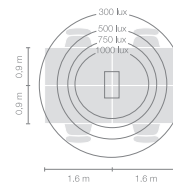

η=81.5% CD/1000lm