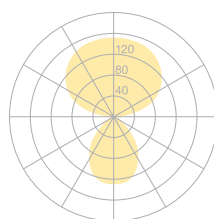

≈80.06% CD/1000lm

www.belux.com/disk