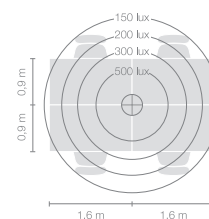

≈80.06% CD/1000lm

www.belux.com/disk