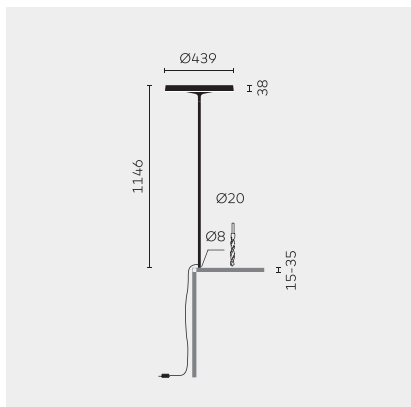

# belux disk

Type/Order No	DIS40-13-MS
Lamp type/assembly	Table light
Version	USM Haller
Cable exit	Lateral
Colour	Chrome
Light source	1x T5 FC (FC) 55W; 2Gx13 + 1x T5 FC (FC) 60W; 2Gx13
Operating mode	Multisens
Operation	Self-adjusting
Ballast (number)	Electronic ballast dimmable (2)
Lamp head	Aluminium die-cast
Diffuser	PMMA lens
Tube	Steel, chrome-plated
Power cable	Transparent, 3x0.75mm <sup>2</sup> , L 4500 mm
Mains plug	UK plug type G
Light distribution	Direct (26.8%) / indirect (73.2%)
Power consumption	115 W
Luminaire efficacy	80.06%
Mains voltage	220-240V, 50/60Hz
Stand-by consumption	< 0.5W
Safety class	I
Protection type	IP 20
Packaging units	2 (480 x 480 x 140 mm + 1920 x 100 x 100 mm)
Weight	6.7 kg
Remark	Not compatible with height adjustable tables
Guarantee	36 months