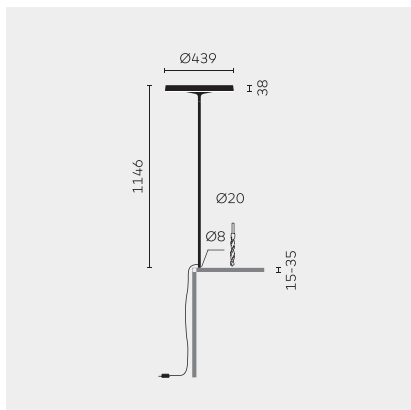

belux disk

Type/Order No	DIS40-12-TD
Lamp type/assembly	Table light
Version	USM Haller
Cable exit	Lateral
Colour	Chrome
Light source	1x T5 FC (FC) 55W; 2Gx13 + 1x T5 FC (FC) 60W; 2Gx13
Operating mode	Dimmable
Operation	On lamp head
Ballast (number)	Electronic ballast dimmable (2)
Lamp head	Aluminium die-cast
Diffuser	PMMA lens
Tube	Steel, chrome-plated
Power cable	Transparent, 3x0.75mm ² , L 4500 mm
Mains plug	Schuko plug type E+F
Light distribution	Direct (26.8%) / indirect (73.2%)
Power consumption	115 W
Luminaire efficacy	80.06%
Mains voltage	220-240V, 50/60Hz
Stand-by consumption	< 0.5W
Safety class	I
Protection type	IP 20
Packaging units	2 (480 x 480 x 140 mm + 1920 x 100 x 100 mm)
Weight	6.7 kg
Remark	Not compatible with height adjustable tables
Guarantee	36 months