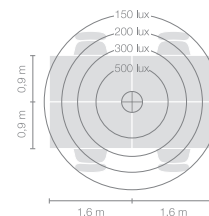

≈80.06% CD/1000lm

www.belux.com/disk