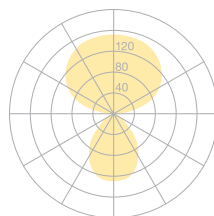

≈80.06% CD/1000lm

www.belux.com/disk