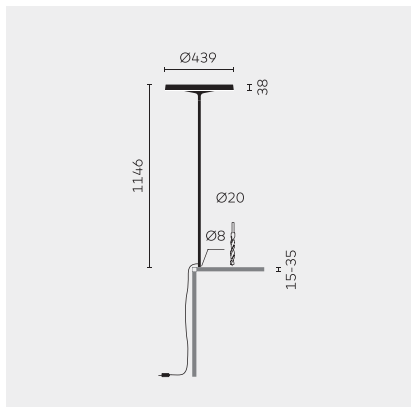

# belux disk

| Type/Order No        | DIS42-14-TD   |
|----------------------|---|
| Lamp type/assembly   | Table light   |
| Version              | Universal-D   |
| Cable exit           | Lateral   |
| Colour               | White aluminium                                     |
| Light source         | 1x T5 FC (FC) 55W; 2Gx13 + 1x T5 FC (FC) 60W; 2Gx13 |
| Operating mode       | Dimmable  |
| Operation            | On lamp head  |
| Ballast (number)     | Electronic ballast dimmable (2)                     |
| Lamp head            | Aluminium die-cast                                  |
| Diffuser             | PMMA lens   |
| Tube                 | Steel, white aluminium, powder-coated               |
| Power cable          | Transparent, 3x0.75mm <sup>2</sup> , L 4500 mm      |
| Mains plug           | Schuko plug type E+F                                |
| Light distribution   | Direct (26.8%) / indirect (73.2%)                   |
| Power consumption    | 115 W   |
| Luminaire efficacy   | 80.06%  |
| Mains voltage        | 220-240V, 50/60Hz                                   |
| Stand-by consumption | < 0.5W  |
| Safety class         | I   |
| Protection type      | IP 20   |
| Packaging units      | 2 (480 x 480 x 140 mm + 1920 x 100 x 100 mm)        |
| Weight               | 6.7 kg  |
| Guarantee            | 36 months   |