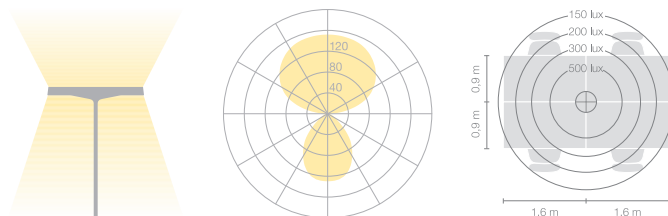

≈80.06% CD/1000lm

www.belux.com/disk