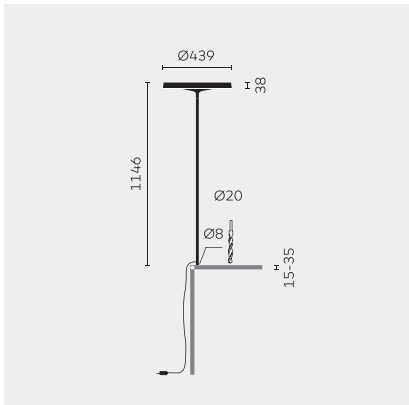

belux disk

Type/Order No	DIS42-18-MS
Lamp type/assembly	Table light
Version	Universal-D
Cable exit	Lateral
Colour	Chrome
Light source	1x T5 FC (FC) 55W; 2Gx13 + 1x T5 FC (FC) 60W; 2Gx13
Operating mode	Multisens
Operation	Self-adjusting
Ballast (number)	Electronic ballast dimmable (2)
Lamp head	Aluminium die-cast
Diffuser	PMMA lens
Tube	Steel, chrome-plated
Power cable	Transparent, 3x0.75mm ² , L 4500 mm
Mains plug	UK plug type G
Light distribution	Direct (26.8%) / indirect (73.2%)
Power consumption	115 W
Luminaire efficacy	80.06%
Mains voltage	220-240V, 50/60Hz
Stand-by consumption	< 0.5W
Safety class	I
Protection type	IP 20
Packaging units	2 (480 x 480 x 140 mm + 1920 x 100 x 100 mm)
Weight	6.7 kg
Guarantee	36 months