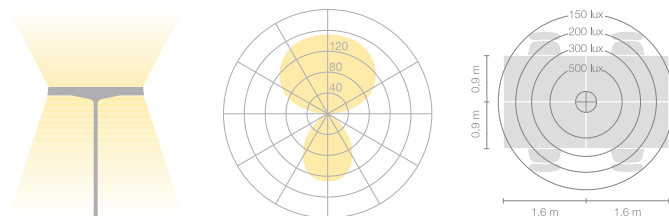

η=80.06% CD/1000lm

www.belux.com/disk