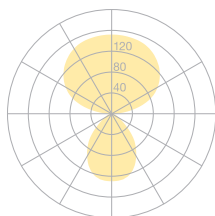

η=80.06% CD/1000lm

www.belux.com/disk