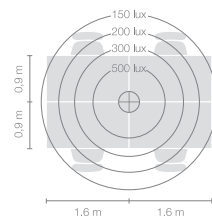

η=80.06% CD/1000lm

www.belux.com/disk