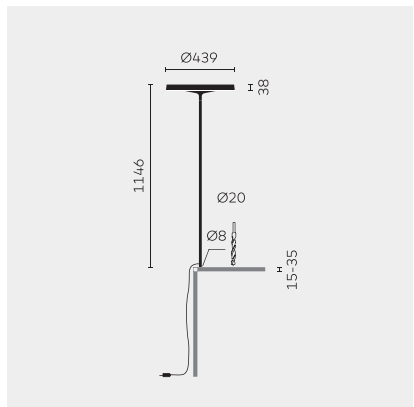

belux disk

Type/Order No	DIS42-15-TD
Lamp type/assembly	Table light
Version	Universal-D
Cable exit	Lateral
Colour	Chrome
Light source	1x T5 FC (FC) 55W; 2Gx13 + 1x T5 FC (FC) 60W; 2Gx13
Operating mode	Dimmable
Operation	On lamp head
Ballast (number)	Electronic ballast dimmable (2)
Lamp head	Aluminium die-cast
Diffuser	PMMA lens
Tube	Steel, chrome-plated
Power cable	Transparent, 3x0.75mm ² , L 4500 mm
Mains plug	Schuko plug type E+F
Light distribution	Direct (26.8%) / indirect (73.2%)
Power consumption	115 W
Luminaire efficacy	80.06%
Mains voltage	220-240V, 50/60Hz
Stand-by consumption	< 0.5W
Safety class	I
Protection type	IP 20
Packaging units	2 (480 x 480 x 140 mm + 1920 x 100 x 100 mm)
Weight	6.7 kg
Guarantee	36 months