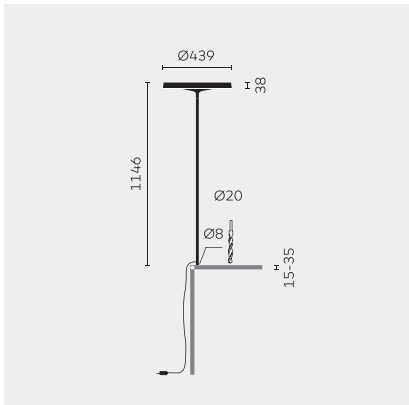

belux disk

Type/Order No	DIS42-16-MS
Lamp type/assembly	Table light
Version	Universal-D
Cable exit	Lateral
Colour	White
Light source	1x T5 FC (FC) 55W; 2Gx13 + 1x T5 FC (FC) 60W; 2Gx13
Operating mode	Multisens
Operation	Self-adjusting
Ballast (number)	Electronic ballast dimmable (2)
Lamp head	Aluminium die-cast
Diffuser	PMMA lens
Tube	Steel, white, powder-coated
Power cable	Transparent, 3x0.75mm ² , L 4500 mm
Mains plug	Schuko plug type E+F
Light distribution	Direct (26.8%) / indirect (73.2%)
Power consumption	115 W
Luminaire efficacy	80.06%
Mains voltage	220-240V, 50/60Hz
Stand-by consumption	< 0.5W
Safety class	I
Protection type	IP 20
Packaging units	2 (480 x 480 x 140 mm + 1920 x 100 x 100 mm)
Weight	6.7 kg
Guarantee	36 months