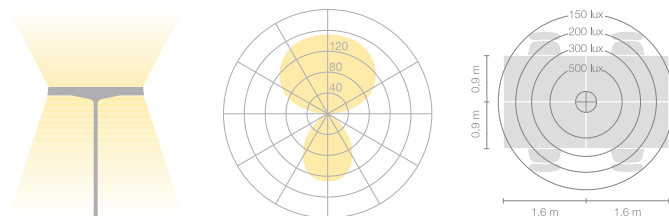

≈80.06% CD/1000lm

www.belux.com/disk