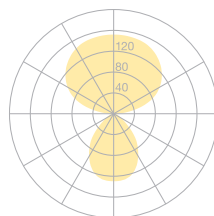

η=80.06% CD/1000lm

www.belux.com/disk