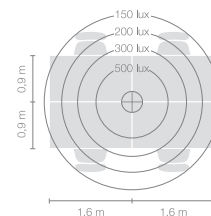

η=80.06% CD/1000lm

www.belux.com/disk