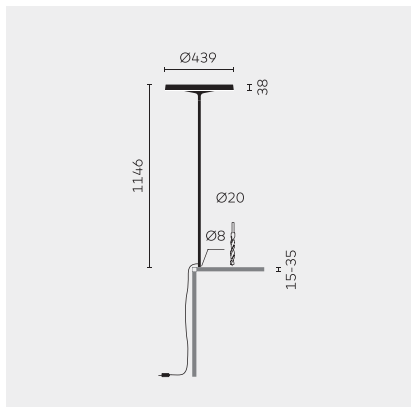

belux disk

Type/Order No	DIS42-16-TD
Lamp type/assembly	Table light
Version	Universal-D
Cable exit	Lateral
Colour	White
Light source	1x T5 FC (FC) 55W; 2Gx13 + 1x T5 FC (FC) 60W; 2Gx13
Operating mode	Dimmable
Operation	On lamp head
Ballast (number)	Electronic ballast dimmable (2)
Lamp head	Aluminium die-cast
Diffuser	PMMA lens
Tube	Steel, white, powder-coated
Power cable	Transparent, 3x0.75mm ² , L 4500 mm
Mains plug	Schuko plug type E+F
Light distribution	Direct (26.8%) / indirect (73.2%)
Power consumption	115 W
Luminaire efficacy	80.06%
Mains voltage	220-240V, 50/60Hz
Stand-by consumption	< 0.5W
Safety class	I
Protection type	IP 20
Packaging units	2 (480 x 480 x 140 mm + 1920 x 100 x 100 mm)
Weight	6.7 kg
Guarantee	36 months