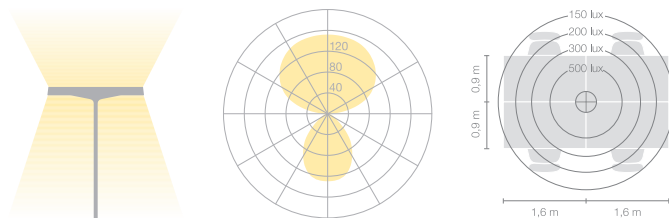

η=80.06% CD/1000lm

www.belux.com/disk