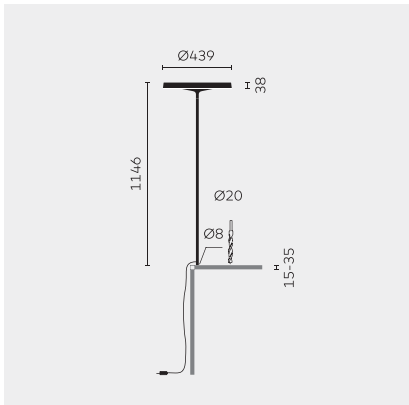

belux disk

Type/Order No	DIS42-13-TD
Lamp type/assembly	Table light
Version	Universal-D
Cable exit	Lateral
Colour	White
Light source	1x T5 FC (FC) 55W; 2Gx13 + 1x T5 FC (FC) 60W; 2Gx13
Operating mode	Dimmable
Operation	On lamp head
Ballast (number)	Electronic ballast dimmable (2)
Lamp head	Aluminium die-cast
Diffuser	PMMA lens
Tube	Steel, white, powder-coated
Power cable	Transparent, 3x0.75mm ² , L 4500 mm
Mains plug	Swiss plug type J
Light distribution	Direct (26.8%) / indirect (73.2%)
Power consumption	115 W
Luminaire efficacy	80.06%
Mains voltage	220-240V, 50/60Hz
Stand-by consumption	< 0.5W
Safety class	I
Protection type	IP 20
Packaging units	2 (480 x 480 x 140 mm + 1920 x 100 x 100 mm)
Weight	6.7 kg
Guarantee	36 months