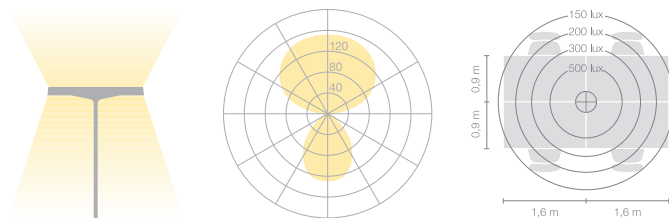

≈80.06% CD/1000lm

www.belux.com/disk