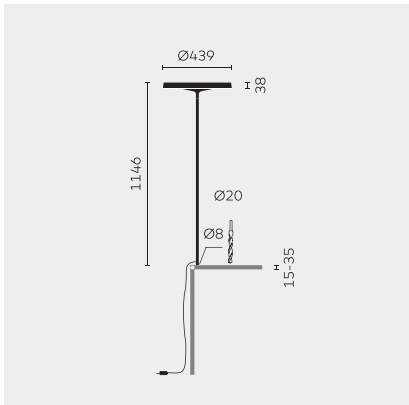

belux disk

Type/Order No	DIS42-12-MS
Lamp type/assembly	Table light
Version	Universal-D
Cable exit	Lateral
Colour	Chrome
Light source	1x T5 FC (FC) 55W; 2Gx13 + 1x T5 FC (FC) 60W; 2Gx13
Operating mode	Multisens
Operation	Self-adjusting
Ballast (number)	Electronic ballast dimmable (2)
Lamp head	Aluminium die-cast
Diffuser	PMMA lens
Tube	Steel, chrome-plated
Power cable	Transparent, 3x0.75mm ² , L 4500 mm
Mains plug	Schuko plug type E+F
Light distribution	Direct (26.8%) / indirect (73.2%)
Power consumption	115 W
Luminaire efficacy	80.06%
Mains voltage	220-240V, 50/60Hz
Stand-by consumption	< 0.5W
Safety class	I
Protection type	IP 20
Packaging units	2 (480 x 480 x 140 mm + 1920 x 100 x 100 mm)
Weight	6.7 kg
Guarantee	36 months