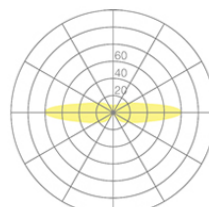

≈39.79% CD/1000lm