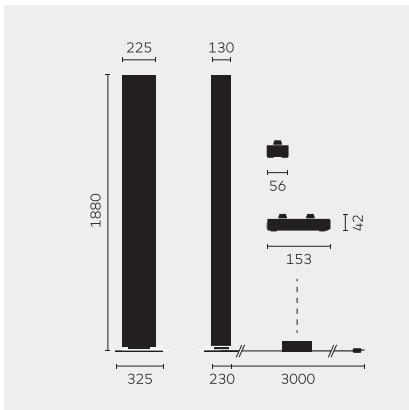

DESIGN PLUS

Type/Order No	TW110-12-8027-TD
Lamp type/assembly	Standing light
Version	LED
Colour temperature	2700 K
Colour rendering index	CRI80+
Operation	Touchdim, Cable integrated
Lamp shade	Acrylic glass, prismatic
Base	Stainless steel
Power cable	Black, 3 x 0.75 mm ² , L 4000 mm
Mains plug	CEE 7/7 (type E+F)
Light distribution	Direct (2834 lm) / indirect (3193 lm)
Total luminous flux of luminaire	6027 lm
Power consumption	64 W
Luminaire efficacy	94 lm/W
Mains voltage	220-240V / 50Hz
Stand-by consumption	< 0.5W
Safety class	I
Protection type	IP 20
Packaging units	2 (1980 x 420 x 360 + 1930 x 340 x 270 mm)
Weight	23.0 kg
Guarantee	36 months
Belux Express	Small quantities normally available from stock