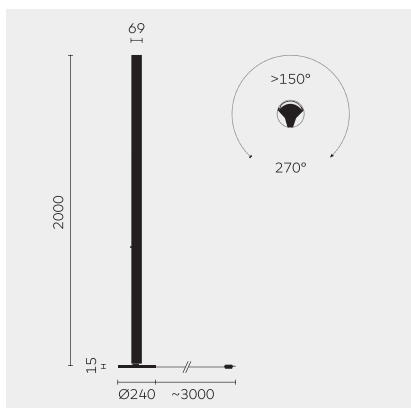

GOLDENER STECKER

Type/Order No	YPS04-17-8027-TD
Lamp type/assembly	Standing light
Version	LED
Colour	Aluminium natural
Energy efficiency class	A+
Light source	LED, 2700 K, 3100 lm, CRI > 80 incl.
Operating mode	Dimmable
Operation	On lamp
Ballast (number)	Driver (1), integrated into the lamp body
Diffuser	PC, white with satin finish
Tube	Aluminium; aluminium natural, anodised
Base	Aluminium; aluminium natural, anodised
Power cable	Black, 3x0.75mm ² , L 3000 mm
Mains plug	Schuko plug type E+F
Light distribution	Diffuse
Power consumption	35 W
Mains voltage	220-240V / 50Hz
Stand-by consumption	< 0.5W
Safety class	I
Protection type	IP 20
Packaging units	1 (2250 x 250 x 180 mm)
Weight	10.6 kg
Guarantee	36 months
Belux Express	Small quantities normally available from stock