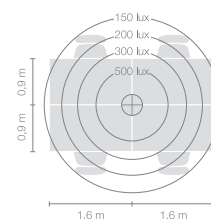

≈80.06% CD/1000lm

www.belux.com/disk