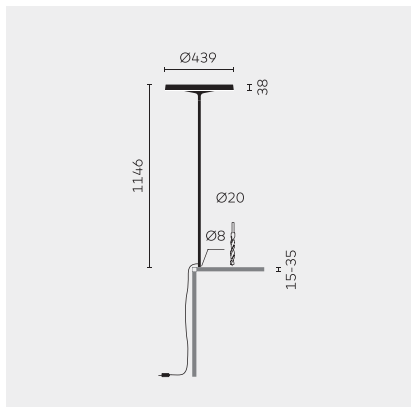

belux disk

Type/Order No	DIS42-13-MS
Lamp type/assembly	Table light
Version	Universal-D
Cable exit	Lateral
Colour	White
Light source	1x T5 FC (FC) 55W; 2Gx13 + 1x T5 FC (FC) 60W; 2Gx13
Operating mode	Multisens
Operation	Self-adjusting
Ballast (number)	Electronic ballast dimmable (2)
Lamp head	Aluminium die-cast
Diffuser	PMMA lens
Tube	Steel, white, powder-coated
Power cable	Transparent, 3x0.75mm ² , L 4500 mm
Mains plug	Swiss plug type J
Light distribution	Direct (26.8%) / indirect (73.2%)
Power consumption	115 W
Luminaire efficacy	80.06%
Mains voltage	220-240V, 50/60Hz
Stand-by consumption	< 0.5W
Safety class	I
Protection type	IP 20
Packaging units	2 (480 x 480 x 140 mm + 1920 x 100 x 100 mm)
Weight	6.7 kg
Guarantee	36 months