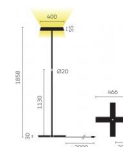

Belux AG
Neufeldweg 6, CH-5103 Möriken
Tel. +41 61 316 74 01
Fax +41 61 316 75 99
www.belux.com
belux@belux.com