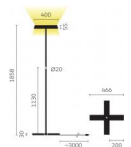

Belux AG
Neufeldweg 6, CH-5103 Möriken
Tel. +41 61 316 74 01
Fax +41 61 316 75 99
www.belux.com
belux@belux.com