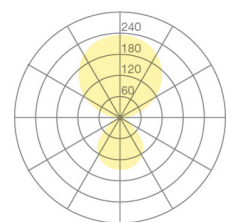

Belux AG
Neufeldweg 6, CH-5103 Möriken
Tel. +41 61 316 74 01
Fax +41 61 316 75 99
www.belux.com
belux@belux.com