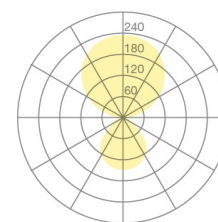

Belux AG
Neufeldweg 6, CH-5103 Möriken
Tel. +41 61 316 74 01
Fax +41 61 316 75 99
www.belux.com
belux@belux.com