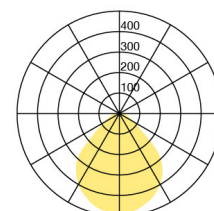

Belux AG
Neufeldweg 6, CH-5103 Möriken
Tel. +41 61 316 74 01
Fax +41 61 316 75 99
www.belux.com
belux@belux.com