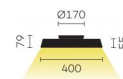

Belux AG
Neufeldweg 6, CH-5103 Möriken
Tel. +41 61 316 74 01
Fax +41 61 316 75 99
www.belux.com
belux@belux.com