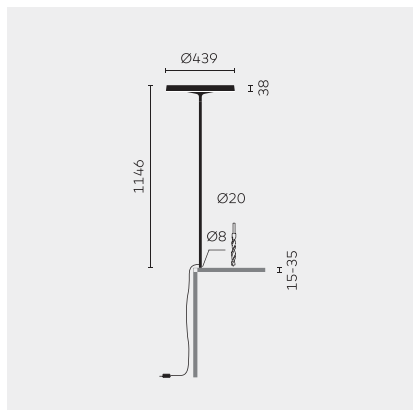

belux disk

Type/Order No	DIS40-11-TD
Lamp type/assembly	Table light
Version	USM Haller
Cable exit	Lateral
Colour	Chrome
Light source	1x T5 FC (FC) 55W; 2Gx13 + 1x T5 FC (FC) 60W; 2Gx13
Operating mode	Dimmable
Operation	On lamp head
Ballast (number)	Electronic ballast dimmable (2)
Lamp head	Aluminium die-cast
Diffuser	PMMA lens
Tube	Steel, chrome-plated
Power cable	Transparent, 3x0.75mm ² , L 4500 mm
Mains plug	Swiss plug type J
Light distribution	Direct (26.8%) / indirect (73.2%)
Power consumption	115 W
Luminaire efficacy	80.06%
Mains voltage	220-240V, 50/60Hz
Stand-by consumption	< 0.5W
Safety class	I
Protection type	IP 20
Packaging units	2 (480 x 480 x 140 mm + 1920 x 100 x 100 mm)
Weight	6.7 kg
Remark	Not compatible with height adjustable tables
Guarantee	36 months