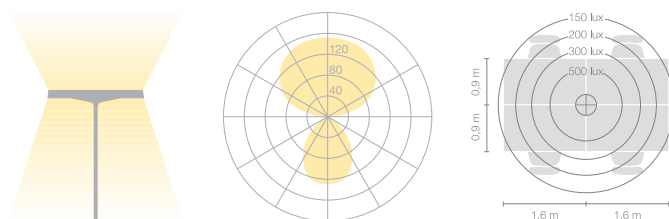

≈80.06% CD/1000lm

www.belux.com/disk