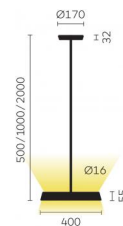

Belux AG
Neufeldweg 6, CH-5103 Möriken
Tel. +41 61 316 74 01
Fax +41 61 316 75 99
www.belux.com
belux@belux.com