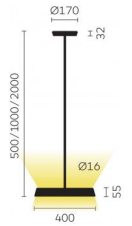

Belux AG
Neufeldweg 6, CH-5103 Möriken
Tel. +41 61 316 74 01
Fax +41 61 316 75 99
www.belux.com
belux@belux.com