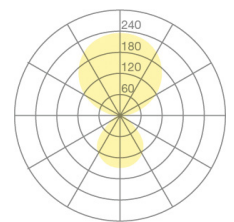

Belux AG
Neufeldweg 6, CH-5103 Möriken
Tel. +41 61 316 74 01
Fax +41 61 316 75 99
www.belux.com
belux@belux.com