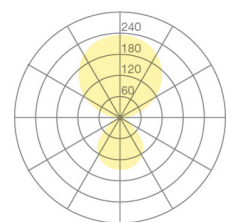

Belux AG

Neufeldweg 6, CH-5103 Möriken
Tel. +41 61 316 74 01
Fax +41 61 316 75 99
www.belux.com
belux@belux.com