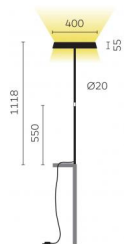

Belux AG

Neufeldweg 6, CH-5103 Möriken
Tel. +41 61 316 74 01
Fax +41 61 316 75 99
www.belux.com
belux@belux.com