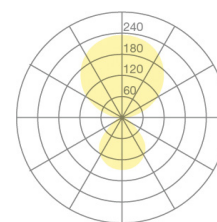

Belux AG
Neufeldweg 6, CH-5103 Möriken
Tel. +41 61 316 74 01
Fax +41 61 316 75 99
www.belux.com
belux@belux.com