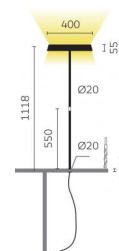

Belux AG
Neufeldweg 6, CH-5103 Möriken
Tel. +41 61 316 74 01
Fax +41 61 316 75 99
www.belux.com
belux@belux.com