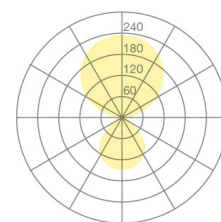

Belux AG
Neufeldweg 6, CH-5103 Möriken
Tel. +41 61 316 74 01
Fax +41 61 316 75 99
www.belux.com
belux@belux.com