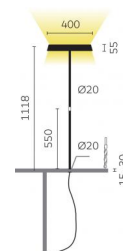

Belux AG
Neufeldweg 6, CH-5103 Möriken
Tel. +41 61 316 74 01
Fax +41 61 316 75 99
www.belux.com
belux@belux.com