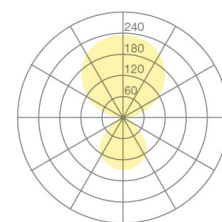

Belux AG
Neufeldweg 6, CH-5103 Möriken
Tel. +41 61 316 74 01
Fax +41 61 316 75 99
www.belux.com
belux@belux.com