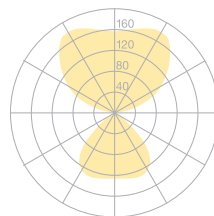

Belux AG

Neufeldweg 6, CH-5103
Mörigen
Tel. +41 61 316 74 01
Fax +41 61 316 75 99
www.belux.com
belux@belux.com

MINERGIE®

red dot