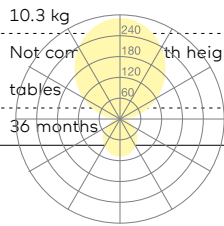

Belux AG
Neufeldweg 6, CH-5103 Möriken
Tel. +41 61 316 74 01
Fax +41 61 316 75 99
www.belux.com
belux@belux.com