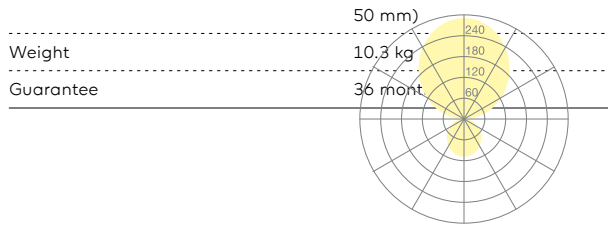

Type	KOI46-13-8030-TD
Order No	KOI46-13-8030-TD
Lamp type/assembly	Table light
Version	Universal-D
Adaptation point	For permanent fastening to any tabletop
Cable exit	Underneath the tabletop
Colour	Chrome
Colour temperature	3000 K
Colour rendering index	> 85
Operating mode	Dimmable
Operation	On tube
Ballast (number)	LED Converter (2), integrated in luminaire head
Lamp head	PC, aluminium metallised
Diffuser	PC, prismatic, dyed white
Tube	Steel, chrome-plated
Power cable	Black, 3x0.75mm ² , L 5000 mm (1000 mm with Wieland GST18 connector + 4000 mm with Wieland GST18 socket and plug)
Mains plug	BS 1363 (type G)
Light distribution	Direct (27%) / indirect (73%)
UGR	< 19
Total luminous flux of luminaire	10688 lm @ 4000 K
Power consumption	83 W
Luminaire efficacy	128 lm/W @ 4000 K
LED service life	55 000 h (L85)
Mains voltage	220-240V, 50Hz
Stand-by consumption	< 0.5 W
Safety class	I
Protection type	IP 20
Packaging units	2 (ca. 600 x 600 x 230 + 1550 x 200 x 50 mm)

KOI46-13-8030-TD

MINERGIE®

Weight 10,3 kg
Guarantee 36 mont

Belux AG
Neufeldweg 6, CH-5103 Möriken
Tel. +41 61 316 74 01
Fax +41 61 316 75 99
www.belux.com
belux@belux.com