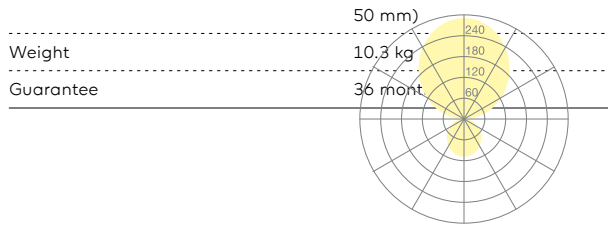

Belux AG
Neufeldweg 6, CH-5103 Möriken
Tel. +41 61 316 74 01
Fax +41 61 316 75 99
www.belux.com
belux@belux.com