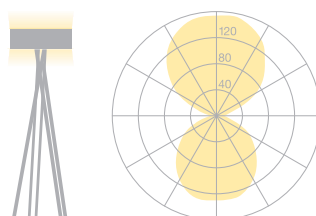

Belux AG

Neufeldweg 6, CH-5103
Möriken
Tel. +41 61 316 74 01
Fax +41 61 316 75 99
www.belux.com
belux@belux.com

MINERGIE®