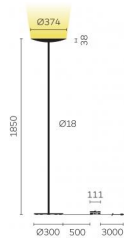

Belux AG
Neufeldweg 6, CH-5103 Möriken
Tel. +41 61 316 74 01
Fax +41 61 316 75 99
www.belux.com
belux@belux.com