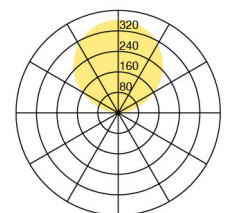

Belux AG
Neufeldweg 6, CH-5103 Möriken
Tel. +41 61 316 74 01
Fax +41 61 316 75 99
www.belux.com
belux@belux.com