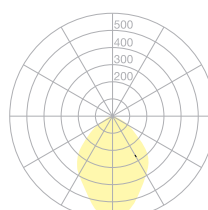

Belux AG

Neufeldweg 6, CH-5103
Möriken
Tel. +41 61 316 74 01
Fax +41 61 316 75 99
www.belux.com
belux@belux.com

design
preis
SCHWEIZ