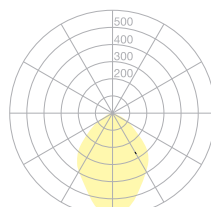

Belux AG

Neufeldweg 6, CH-5103
Möriken
Tel. +41 61 316 74 01
Fax +41 61 316 75 99
www.belux.com
belux@belux.com

design
preis
SCHWEIZ