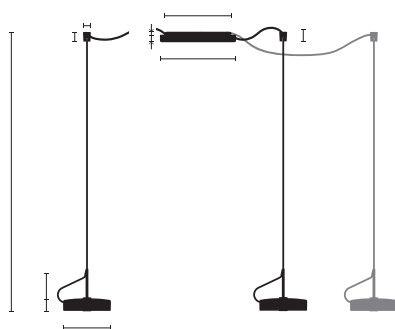

Belux AG

Neufeldweg 6, CH-5103
Möriken
Tel. +41 61 316 74 01
Fax +41 61 316 75 99
www.belux.com
belux@belux.com

design
preis
SCHWEIZ