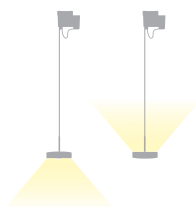

Belux AG

Neufeldweg 6, CH-5103
Möriken
Tel. +41 61 316 74 01
Fax +41 61 316 75 99
www.belux.com
belux@belux.com

design
preis
SCHWEIZ