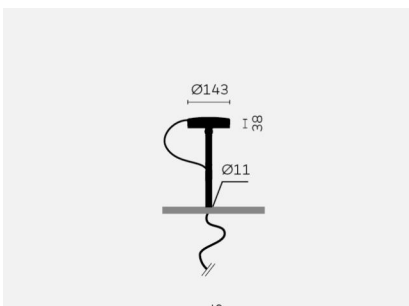

design
preis
SCHWIZ