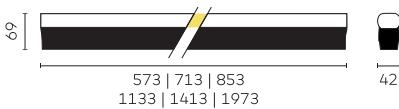

red dot
best of the best