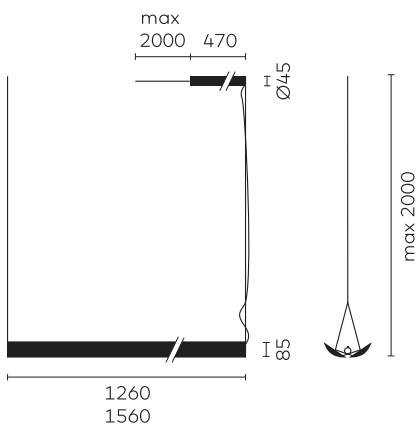

Type	UPD30-13-8027-DD
Order No	UPD30-13-8027-DD
Lamp type/assembly	Pendant luminaire
Version	With adjustable reflectors
Cable exit	5 x 0,75mm²
Colour	Black
Colour temperature	2700 K
Colour rendering index	CRI > 80
Operating mode	Dimmable DALI/Push
Operation	On site
Ballast (number)	LED driver (1), cable integrated
Length	1260 mm
Reflector	Aluminium, anodised, matte finish / inside in light gold
Suspension (number of suspension points)	2
Electronics housing	Aluminium, anodised, matte finish
Ceiling rose	White, Ø 108 mm
Power cable	Black, 3x0.75mm², L 2000 mm
Light distribution	Direct / indirect
Total luminous flux of luminaire	1946lm-3214lm
Power consumption	34 W
Mains voltage	220-240V / 50Hz
Stand-by consumption	< 0.5 W
Safety class	I
Protection type	IP 20
Packaging units	1 (1450 x 150 x 150 mm)
Weight	4.5 kg
Guarantee	36 months
Belux Express	Small quantities normally available from stock

Belux AG

Neufeldweg 6, CH-5103
Möriken
Tel. +41 61 316 74 01
Fax +41 61 316 75 99
www.belux.com
belux@belux.com

design
preis
SCHWEIZ