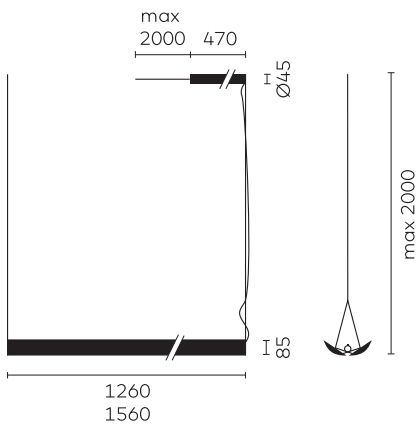

red dot
best of the best

design
preis
SCHWEIZ