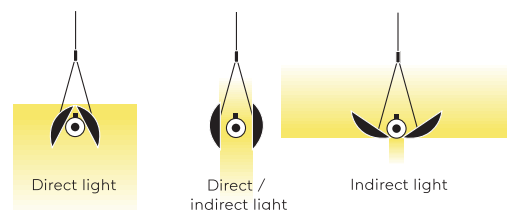

Belux AG
Neufeldweg 6, CH-5103 Möriken
Tel. +41 61 316 74 01
Fax +41 61 316 75 99
www.belux.com
belux@belux.com