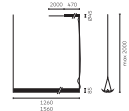

Belux AG
Neufeldweg 6, CH-5103 Möriken
Tel. +41 61 316 74 01
Fax +41 61 316 75 99
www.belux.com
belux@belux.com