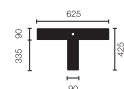

Belux AG
Neufeldweg 6, CH-5103 Möriken
Tel. +41 61 316 74 01
Fax +41 61 316 75 99
www.belux.com
belux@belux.com