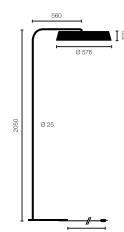

Belux AG
Neufeldweg 6, CH-5103 Möriken
Tel. +41 61 316 74 01
Fax +41 61 316 75 99
www.belux.com
belux@belux.com