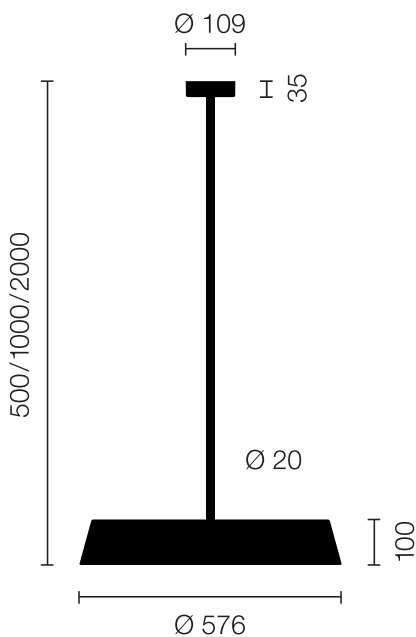

Type	KOI30-17-8030-DD
Order No	KOI30-17-8030-DD
Lamp type/assembly	Pendant luminaire
Colour	Black
Colour temperature	3000 K
Colour rendering index	>= 80
Operating mode	Dimmable DALI
Operation	On site
Ballast (number)	LED Converter (2), integrated in luminaire head
Lamp head	PC, black, painted
Diffuser	PC, prismatic, dyed white
Suspension (number of suspension points)	500 mm (1)
Suspension tube	Steel, black, powder-coated
Ceiling rose	PA, painted, black, Ø 109 mm
Power cable	Black, 5x0.75mm², L ~300 mm
Light distribution	Direct (27%) / indirect (73%)
UGR	< 19
Total luminous flux of luminaire	11825 lm @ 4000 K
Power consumption	90 W
Luminaire efficacy	130 lm/W @ 4000 K
LED service life	55 000 h (L85)
Mains voltage	220-240V, 50Hz
Stand-by consumption	< 0.5 W
Safety class	I
Protection type	IP 20
Packaging units	2 (ca. 600 x 600 x 230 + 780/1280 x 200 x 50 mm)
Weight	8.4 kg
Guarantee	36 months

Belux AG

Neufeldweg 6, CH-5103
Möriken
Tel. +41 61 316 74 01
Fax +41 61 316 75 99
www.belux.com
belux@belux.com

MINERGIE®