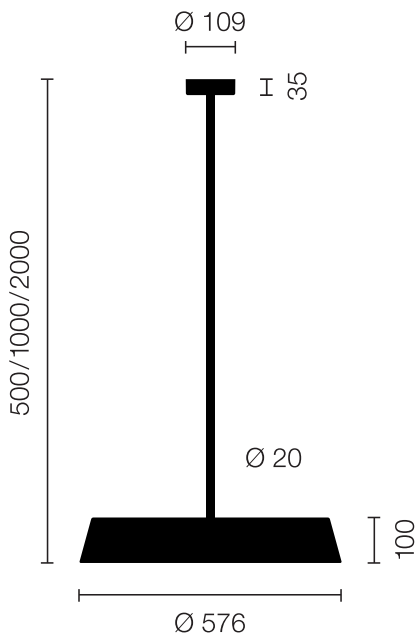

Type	KOI30-17-8030-MS
Order No	KOI30-17-8030-MS
Lamp type/assembly	Pendant luminaire
Colour	Black
Colour temperature	3000 K
Colour rendering index	>= 80
Operating mode	Multisens
Operation	Self-adjusting
Ballast (number)	LED Converter (2), integrated in luminaire head
Lamp head	PC, black, painted
Diffuser	PC, prismatic, dyed white
Suspension (number of suspension points)	500 mm (1)
Suspension tube	Steel, black, powder-coated
Ceiling rose	PA, painted, black, Ø 109 mm
Power cable	Black, 5x0.75mm², L ~300 mm
Light distribution	Direct (27%) / indirect (73%)
UGR	< 19
Total luminous flux of luminaire	11825 lm @ 4000 K
Power consumption	90 W
Luminaire efficacy	130 lm/W @ 4000 K
LED service life	55 000 h (L85)
Mains voltage	220-240V, 50Hz
Stand-by consumption	< 0.5 W
Safety class	I
Protection type	IP 20
Packaging units	2 (ca. 600 x 600 x 230 + 780/1280 x 200 x 50 mm)
Weight	8.4 kg
Guarantee	36 months

Belux AG

Neufeldweg 6, CH-5103
Möriken
Tel. +41 61 316 74 01
Fax +41 61 316 75 99
www.belux.com
belux@belux.com

MINERGIE®