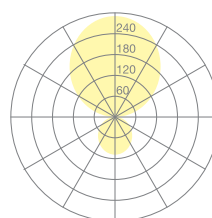

Belux AG

Neufeldweg 6, CH-5103 Möriken
Tel. +41 61 316 74 01
Fax +41 61 316 75 99
www.belux.com
belux@belux.com