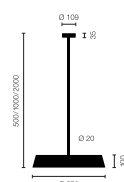

Belux AG

Neufeldweg 6, CH-5103 Möriken
Tel. +41 61 316 74 01
Fax +41 61 316 75 99
www.belux.com
belux@belux.com