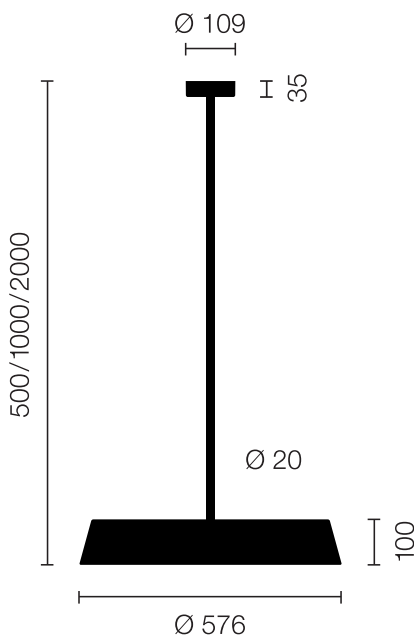

Type/Order No	KOI30-18-8030-DD
Lamp type/assembly	Pendant light
Colour	Black
Colour temperature	3000 K
Colour rendering index	> 85
Operating mode	Dimmable DALI
Operation	On site
Ballast (number)	LED Converter (2), integrated in luminaire head
Lamp head	PC, black, painted
Diffuser	PC, prismaticed, dyed white
Suspension (number of suspension points)	1000 mm (1)
Suspension tube	Steel, black, powder-coated
Ceiling rose	PA, painted, black, Ø 109 mm
Power cable	Black, 5x0.75mm², L ~300 mm
Light distribution	Direct (27%) / indirect (73%)
UGR	< 19
Total luminous flux of luminaire	10688 lm @ 4000 K
Power consumption	83 W
Luminaire efficacy	128 lm/W @ 4000 K
LED service life	55 000 h (L85)
Mains voltage	220-240V, 50Hz
Stand-by consumption	< 0.5 W
Safety class	I
Protection type	IP 20
Packaging units	2 (ca. 600 x 600 x 230 + 780/1280 x 200 x 50 mm)
Weight	8.4 kg
Guarantee	36 months

Belux AG

Neufeldweg 6, CH-5103
Möriken
Tel. +41 61 316 74 01
Fax +41 61 316 75 99
www.belux.com
belux@belux.com

MINERGIE®