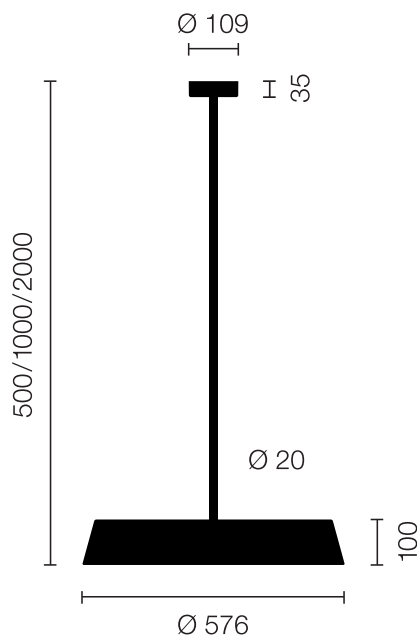

Type	KOI30-18-8030-MS
Order No	KOI30-18-8030-MS
Lamp type/assembly	Pendant luminaire
Colour	Black
Colour temperature	3000 K
Colour rendering index	>= 80
Operating mode	Multisens
Operation	Self-adjusting
Ballast (number)	LED Converter (2), integrated in luminaire head
Lamp head	PC, black, painted
Diffuser	PC, prismatic, dyed white
Suspension (number of suspension points)	1000 mm (1)
Suspension tube	Steel, black, powder-coated
Ceiling rose	PA, painted, black, Ø 109 mm
Power cable	Black, 5x0.75mm², L ~300 mm
Light distribution	Direct (27%) / indirect (73%)
UGR	< 19
Total luminous flux of luminaire	11825 lm @ 4000 K
Power consumption	90 W
Luminaire efficacy	130 lm/W @ 4000 K
LED service life	55 000 h (L85)
Mains voltage	220-240V, 50Hz
Stand-by consumption	< 0.5 W
Safety class	I
Protection type	IP 20
Packaging units	2 (ca. 600 x 600 x 230 + 780/1280 x 200 x 50 mm)
Weight	8.4 kg
Guarantee	36 months

Belux AG

Neufeldweg 6, CH-5103
Möriken
Tel. +41 61 316 74 01
Fax +41 61 316 75 99
www.belux.com
belux@belux.com

MINERGIE®