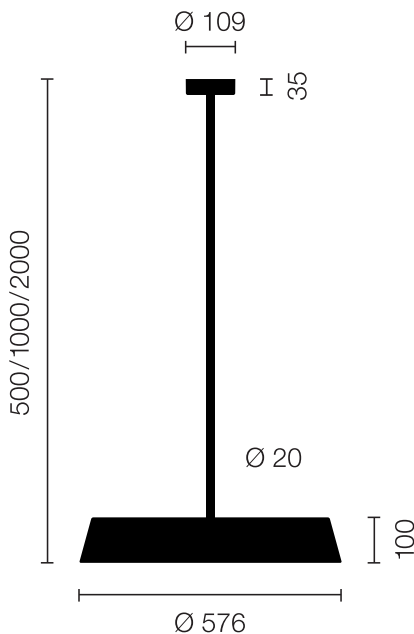

Type/Order No	KOI30-18-8030-TD
Lamp type/assembly	Pendant light
Colour	Black
Colour temperature	3000 K
Colour rendering index	> 85
Operating mode	Dimmable TD
Operation	On site
Ballast (number)	LED Converter (2), integrated in luminaire head
Lamp head	PC, aluminium metallised
Diffuser	PC, prismaticed, dyed white
Suspension (number of suspension points)	1000 mm (1)
Suspension tube	Steel, black, powder-coated
Ceiling rose	PA, painted, black, Ø 109 mm
Power cable	Black, 5x0.75mm², L ~300 mm
Light distribution	Direct (27%) / indirect (73%)
UGR	< 19
Total luminous flux of luminaire	10688 lm @ 4000 K
Power consumption	83 W
Luminaire efficacy	128 lm/W @ 4000 K
LED service life	55 000 h (L85)
Mains voltage	220-240V, 50Hz
Stand-by consumption	< 0.5 W
Safety class	I
Protection type	IP 20
Packaging units	2 (ca. 600 x 600 x 230 + 780/1280 x 200 x 50 mm)
Weight	8.4 kg
Guarantee	36 months

Belux AG

Neufeldweg 6, CH-5103
Möriken
Tel. +41 61 316 74 01
Fax +41 61 316 75 99
www.belux.com
belux@belux.com

MINERGIE®