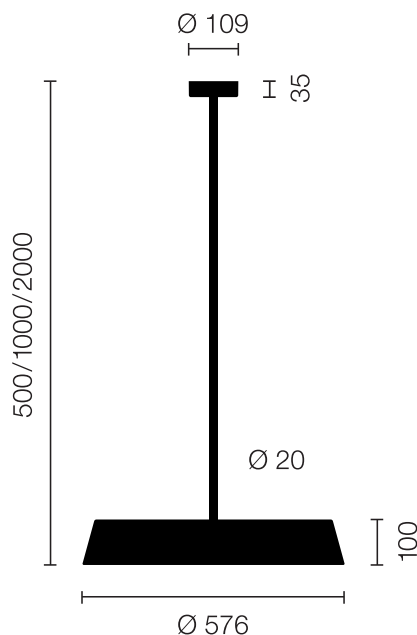

Type	KOI30-18-8040-DD
Order No	KOI30-18-8040-DD
Lamp type/assembly	Pendant luminaire
Colour	Black
Colour temperature	4000 K
Colour rendering index	>= 80
Operating mode	Dimmable DALI
Operation	On site
Ballast (number)	LED Converter (2), integrated in luminaire head
Lamp head	PC, black, painted
Diffuser	PC, prismatic, dyed white
Suspension (number of suspension points)	1000 mm (1)
Suspension tube	Steel, black, powder-coated
Ceiling rose	PA, painted, black, Ø 109 mm
Power cable	Black, 5x0.75mm², L ~300 mm
Light distribution	Direct (27%) / indirect (73%)
UGR	< 19
Total luminous flux of luminaire	11825 lm @ 4000 K
Power consumption	90 W
Luminaire efficacy	130 lm/W @ 4000 K
LED service life	55 000 h (L85)
Mains voltage	220-240V, 50Hz
Stand-by consumption	< 0.5 W
Safety class	I
Protection type	IP 20
Packaging units	2 (ca. 600 x 600 x 230 + 780/1280 x 200 x 50 mm)
Weight	8.4 kg
Guarantee	36 months

Belux AG

Neufeldweg 6, CH-5103
Möriken
Tel. +41 61 316 74 01
Fax +41 61 316 75 99
www.belux.com
belux@belux.com

MINERGIE®