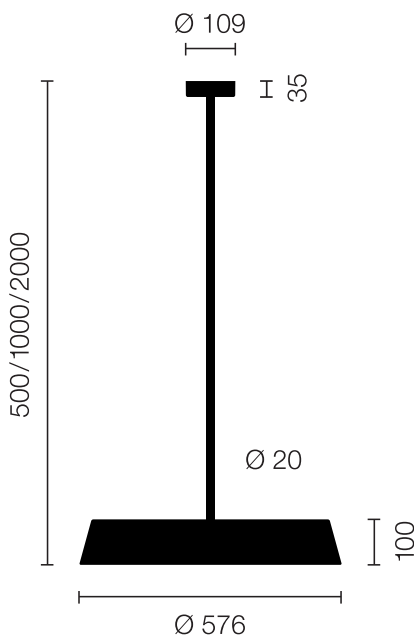

Type/Order No	KOI30-18-8040-MS
Lamp type/assembly	Pendant light
Colour	Black
Colour temperature	4000 K
Colour rendering index	>/= 80
Operating mode	Multisens
Operation	Self-adjusting
Ballast (number)	LED Converter (2), integrated in luminaire head
Lamp head	PC, black, painted
Diffuser	PC, prismatic, dyed white
Suspension (number of suspension points)	1000 mm (1)
Suspension tube	Steel, black, powder-coated
Ceiling rose	PA, painted, black, Ø 109 mm
Power cable	Black, 5x0.75mm², L ~300 mm
Light distribution	Direct (27%) / indirect (73%)
UGR	< 19
Total luminous flux of luminaire	11825 lm @ 4000 K
Power consumption	83 W
Luminaire efficacy	128 lm/W @ 4000 K
LED service life	55 000 h (L85)
Mains voltage	220-240V, 50Hz
Stand-by consumption	< 0.5 W
Safety class	I
Protection type	IP 20
Packaging units	2 (ca. 600 x 600 x 230 + 780/1280 x 200 x 50 mm)
Weight	8.4 kg
Guarantee	36 months

Belux AG

Neufeldweg 6, CH-5103
Möriken
Tel. +41 61 316 74 01
Fax +41 61 316 75 99
www.belux.com
belux@belux.com

MINERGIE®