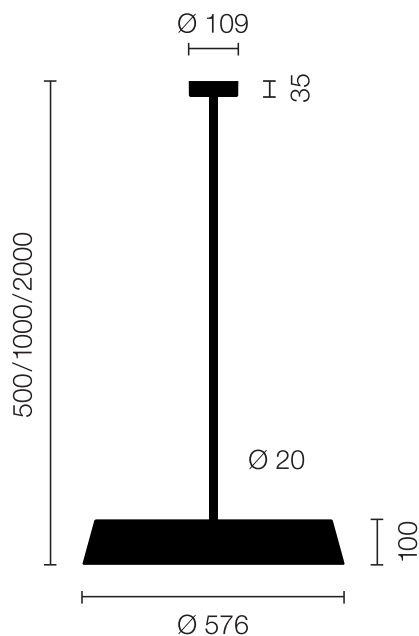

Type/Order No	KOI30-18-8040-TD
Lamp type/assembly	Pendant light
Colour	Black
Colour temperature	4000 K
Colour rendering index	>/= 80
Operating mode	Dimmable TD
Operation	On site
Ballast (number)	LED Converter (2), integrated in luminaire head
Lamp head	PC, black, painted
Diffuser	PC, prismaticed, dyed white
Suspension (number of suspension points)	1000 mm (1)
Suspension tube	Steel, black, powder-coated
Ceiling rose	PA, painted, black, Ø 109 mm
Power cable	Black, 5x0.75mm², L ~300 mm
Light distribution	Direct (27%) / indirect (73%)
UGR	< 19
Total luminous flux of luminaire	11825 lm @ 4000 K
Power consumption	83 W
Luminaire efficacy	128 lm/W @ 4000 K
LED service life	55 000 h (L85)
Mains voltage	220-240V, 50Hz
Stand-by consumption	< 0.5 W
Safety class	I
Protection type	IP 20
Packaging units	2 (ca. 600 x 600 x 230 + 780/1280 x 200 x 50 mm)
Weight	8.4 kg
Guarantee	36 months

Belux AG

Neufeldweg 6, CH-5103
Möriken
Tel. +41 61 316 74 01
Fax +41 61 316 75 99
www.belux.com
belux@belux.com

MINERGIE®