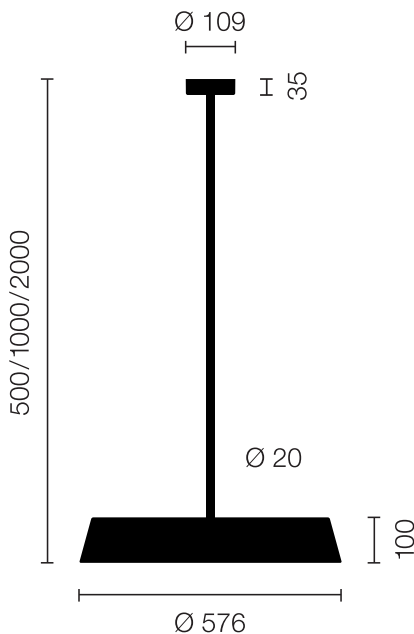

Type/Order No	KOI30-19-8030-00
Lamp type/assembly	Pendant light
Colour	Black
Colour temperature	3000 K
Colour rendering index	> 85
Operating mode	On/Off
Operation	On site
Ballast (number)	LED Converter (2), integrated in luminaire head
Lamp head	PC, black, painted
Diffuser	PC, prismatic, dyed white
Suspension (number of suspension points)	2000 mm (1)
Suspension tube	Steel, black, powder-coated
Ceiling rose	PA, painted, black, Ø 109 mm
Power cable	Black, 3x0.75mm², L ~300 mm
Light distribution	Direct (27%) / indirect (73%)
UGR	< 19
Total luminous flux of luminaire	10688 lm @ 4000 K
Power consumption	83 W
Luminaire efficacy	128 lm/W @ 4000 K
LED service life	55 000 h (L85)
Mains voltage	220-240V, 50Hz
Stand-by consumption	< 0.5 W
Safety class	I
Protection type	IP 20
Packaging units	2 (ca. 600 x 600 x 230 + 780/1280 x 200 x 50 mm)
Weight	8.4 kg
Guarantee	36 months

Belux AG

Neufeldweg 6, CH-5103
Möriken
Tel. +41 61 316 74 01
Fax +41 61 316 75 99
www.belux.com
belux@belux.com

MINERGIE®