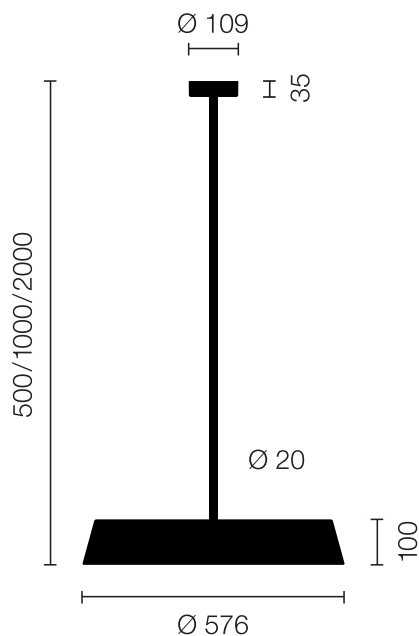

Type/Order No	KOI30-19-8030-DD
Lamp type/assembly	Pendant light
Colour	Black
Colour temperature	3000 K
Colour rendering index	> 85
Operating mode	Dimmable DALI
Operation	On site
Ballast (number)	LED Converter (2), integrated in luminaire head
Lamp head	PC, black, painted
Diffuser	PC, prismatic, dyed white
Suspension (number of suspension points)	2000 mm (1)
Suspension tube	Steel, black, powder-coated
Ceiling rose	PA, painted, black, Ø 109 mm
Power cable	Black, 5x0.75mm², L ~300 mm
Light distribution	Direct (27%) / indirect (73%)
UGR	< 19
Total luminous flux of luminaire	10688 lm @ 4000 K
Power consumption	83 W
Luminaire efficacy	128 lm/W @ 4000 K
LED service life	55 000 h (L85)
Mains voltage	220-240V, 50Hz
Stand-by consumption	< 0.5 W
Safety class	I
Protection type	IP 20
Packaging units	2 (ca. 600 x 600 x 230 + 780/1280 x 200 x 50 mm)
Weight	8.4 kg
Guarantee	36 months

Belux AG

Neufeldweg 6, CH-5103
Möriken
Tel. +41 61 316 74 01
Fax +41 61 316 75 99
www.belux.com
belux@belux.com

MINERGIE®